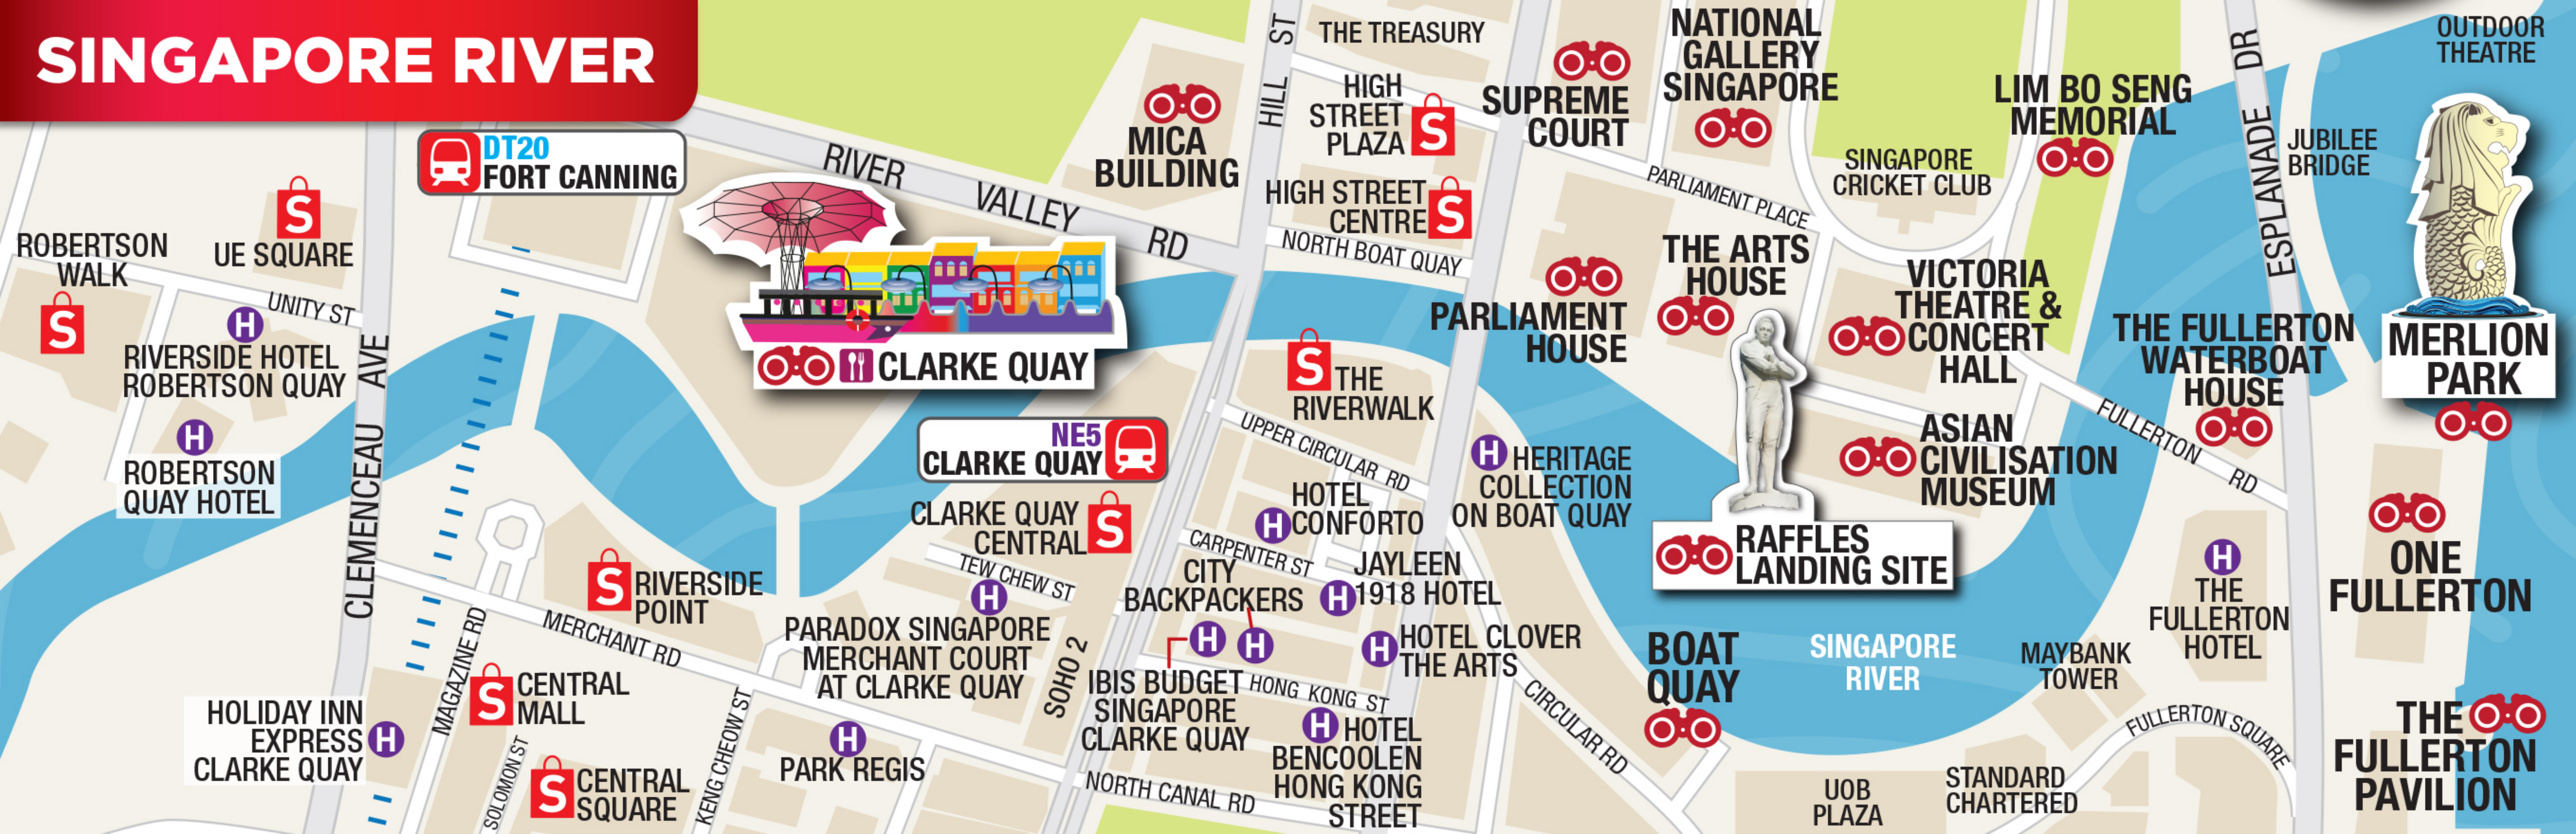

# SINGAPORE RIVER

 **DT20**  
FORT CANNING

**NE5**  
CLARKE QUAY 

**CLARKE QUAY CENTRAL** 

 **RAFFLES LANDING SITE**

 **ONE FULLERTON**

 **THE FULLERTON PAVILION**

 **ROBERTSON WALK**

**UE SQUARE**

 **RIVERSIDE HOTEL ROBERTSON QUAY**

 **ROBERTSON QUAY HOTEL**

 **RIVERSIDE POINT**

 **CENTRAL MALL**

 **HOLIDAY INN EXPRESS CLARKE QUAY**

 **CENTRAL SQUARE**

 **PARADOX SINGAPORE MERCHANT COURT AT CLARKE QUAY**

 **BOAT QUAY**

**SINGAPORE RIVER**

**MAYBANK TOWER**

**UOB PLAZA**

**STANDARD CHARTERED**

 **THE FULLERTON HOTEL**

 **THE FULLERTON WATERBOAT HOUSE**

 **VICTORIA THEATRE & CONCERT HALL**

**RIVER VALLEY RD**

**CLEMENCEAU AVE**

**MAGAZINE RD**

**MERCHANT RD**

**KENG CHEOW ST**

**SOLOMON ST**

**SOHO 2**

**CARPENTER ST**