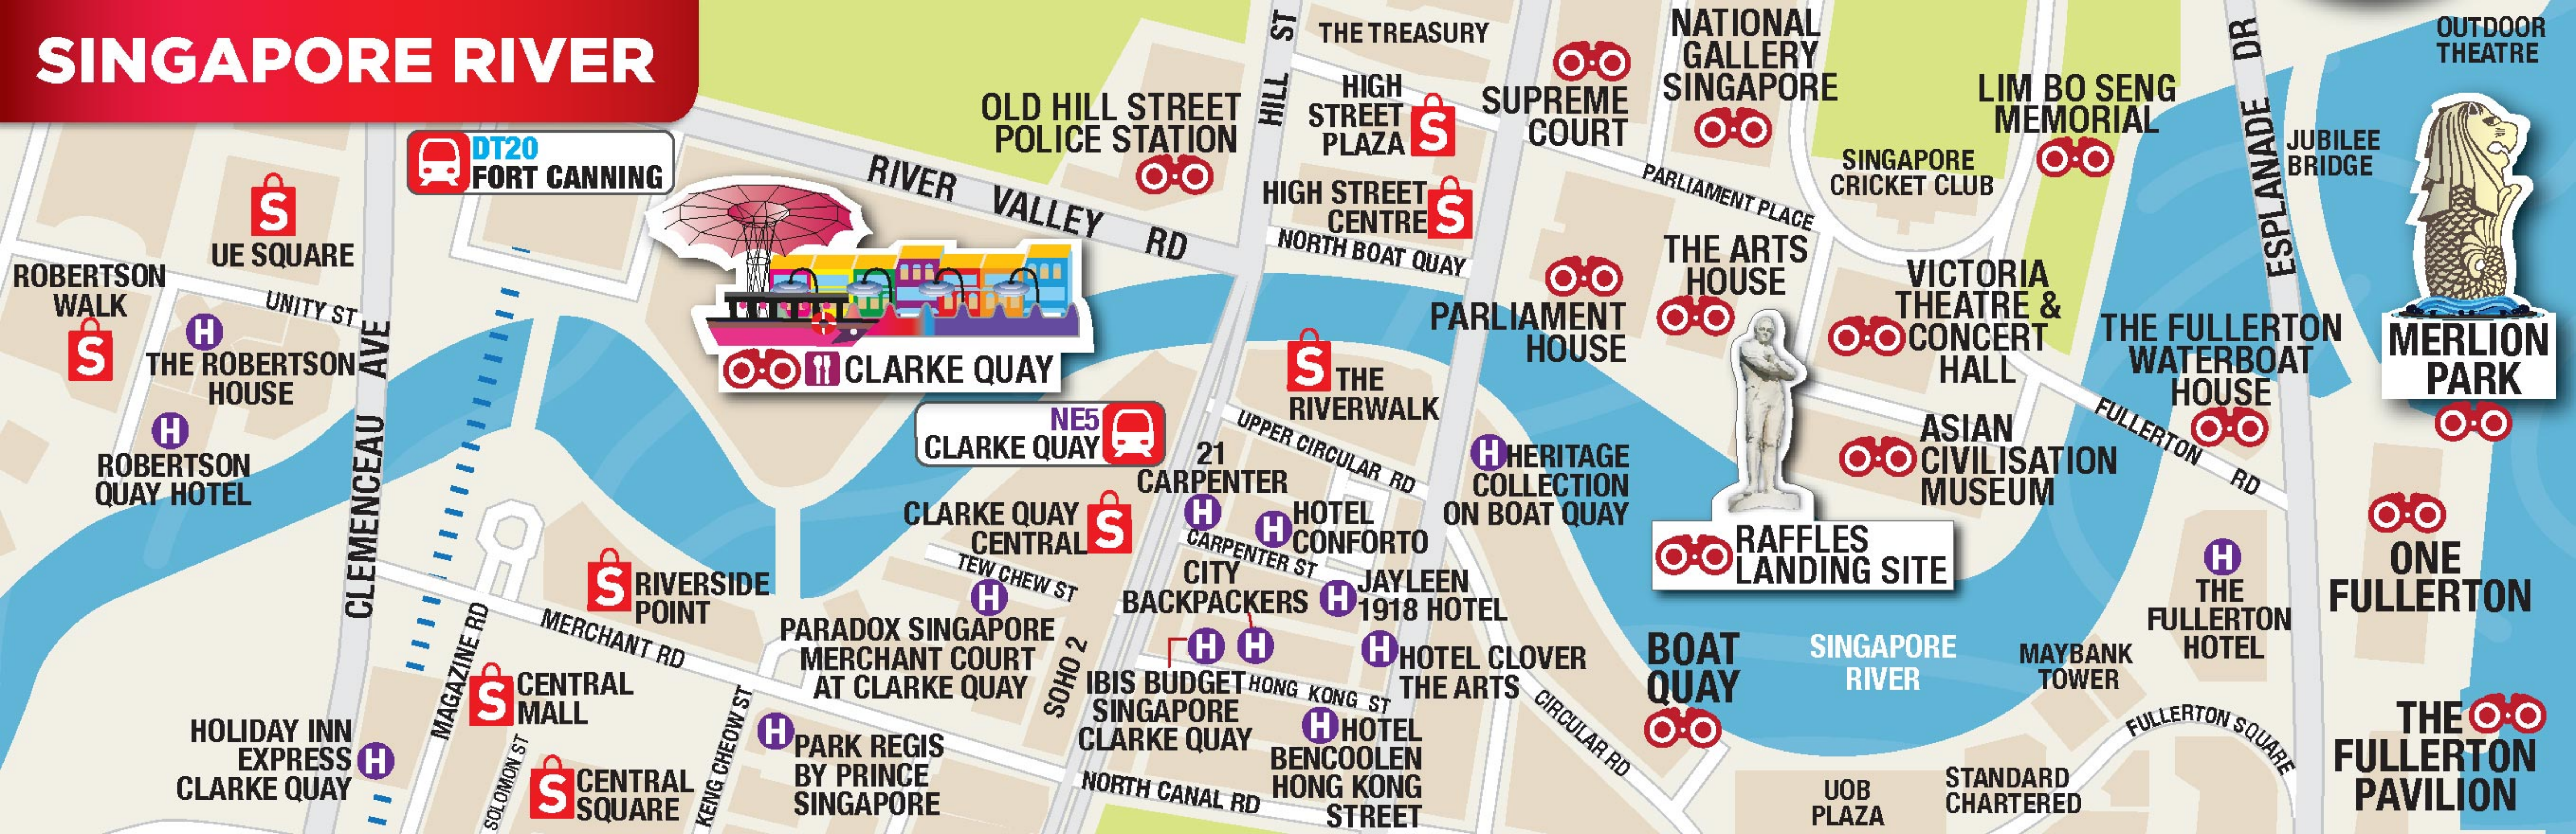

SINGAPORE RIVER

DT20
FORT CANNING

NE5
CLARKE QUAY

MERLION PARK

ONE FULLERTON

THE FULLERTON PAVILION

SINGAPORE RIVER

ROBERTSON WALK
UE SQUARE
THE ROBERTSON HOUSE
ROBERTSON QUAY HOTEL
CLEMENCEAU AVE
UNITY ST
MAGAZINE RD
SOLOMON ST
KENG CHEOW ST
HOLIDAY INN EXPRESS CLARKE QUAY
CENTRAL MALL
CENTRAL SQUARE

OLD HILL STREET POLICE STATION
RIVER VALLEY RD
CLARKE QUAY
CLARKE QUAY CENTRAL
RIVERSIDE POINT
PARADOX SINGAPORE MERCHANT COURT AT CLARKE QUAY
PARK REGIS BY PRINCE SINGAPORE
CITY BACKPACKERS
IBIS BUDGET SINGAPORE CLARKE QUAY
HOTEL CONFORTO
HOTEL CLOVER THE ARTS
HOTEL BENCOOLEN HONG KONG STREET
HOTEL JAYLEEN 1918 HOTEL
HOTEL CLOVER THE ARTS
HOTEL BENCOOLEN HONG KONG STREET

HILL ST
THE TREASURY
HIGH STREET PLAZA
HIGH STREET CENTRE
NORTH BOAT QUAY
THE RIVERWALK
UPPER CIRCULAR RD
CARPENTER ST
TEW CHEW ST
SOHO 2
NORTH CANAL RD
CIRCULAR RD
SUPREME COURT
NATIONAL GALLERY SINGAPORE
PARLIAMENT PLACE
THE ARTS HOUSE
PARLIAMENT HOUSE
HERITAGE COLLECTION ON BOAT QUAY
RAFFLES LANDING SITE
BOAT QUAY
SINGAPORE RIVER
MAYBANK TOWER
UOB PLAZA
STANDARD CHARTERED

ESPLANADE DR
JUBILEE BRIDGE
OUTDOOR THEATRE
LIM BO SENG MEMORIAL
SINGAPORE CRICKET CLUB
VICTORIA THEATRE & CONCERT HALL
THE FULLERTON WATERBOAT HOUSE
FULLERTON RD
THE FULLERTON HOTEL
FULLERTON SQUARE
THE FULLERTON PAVILION