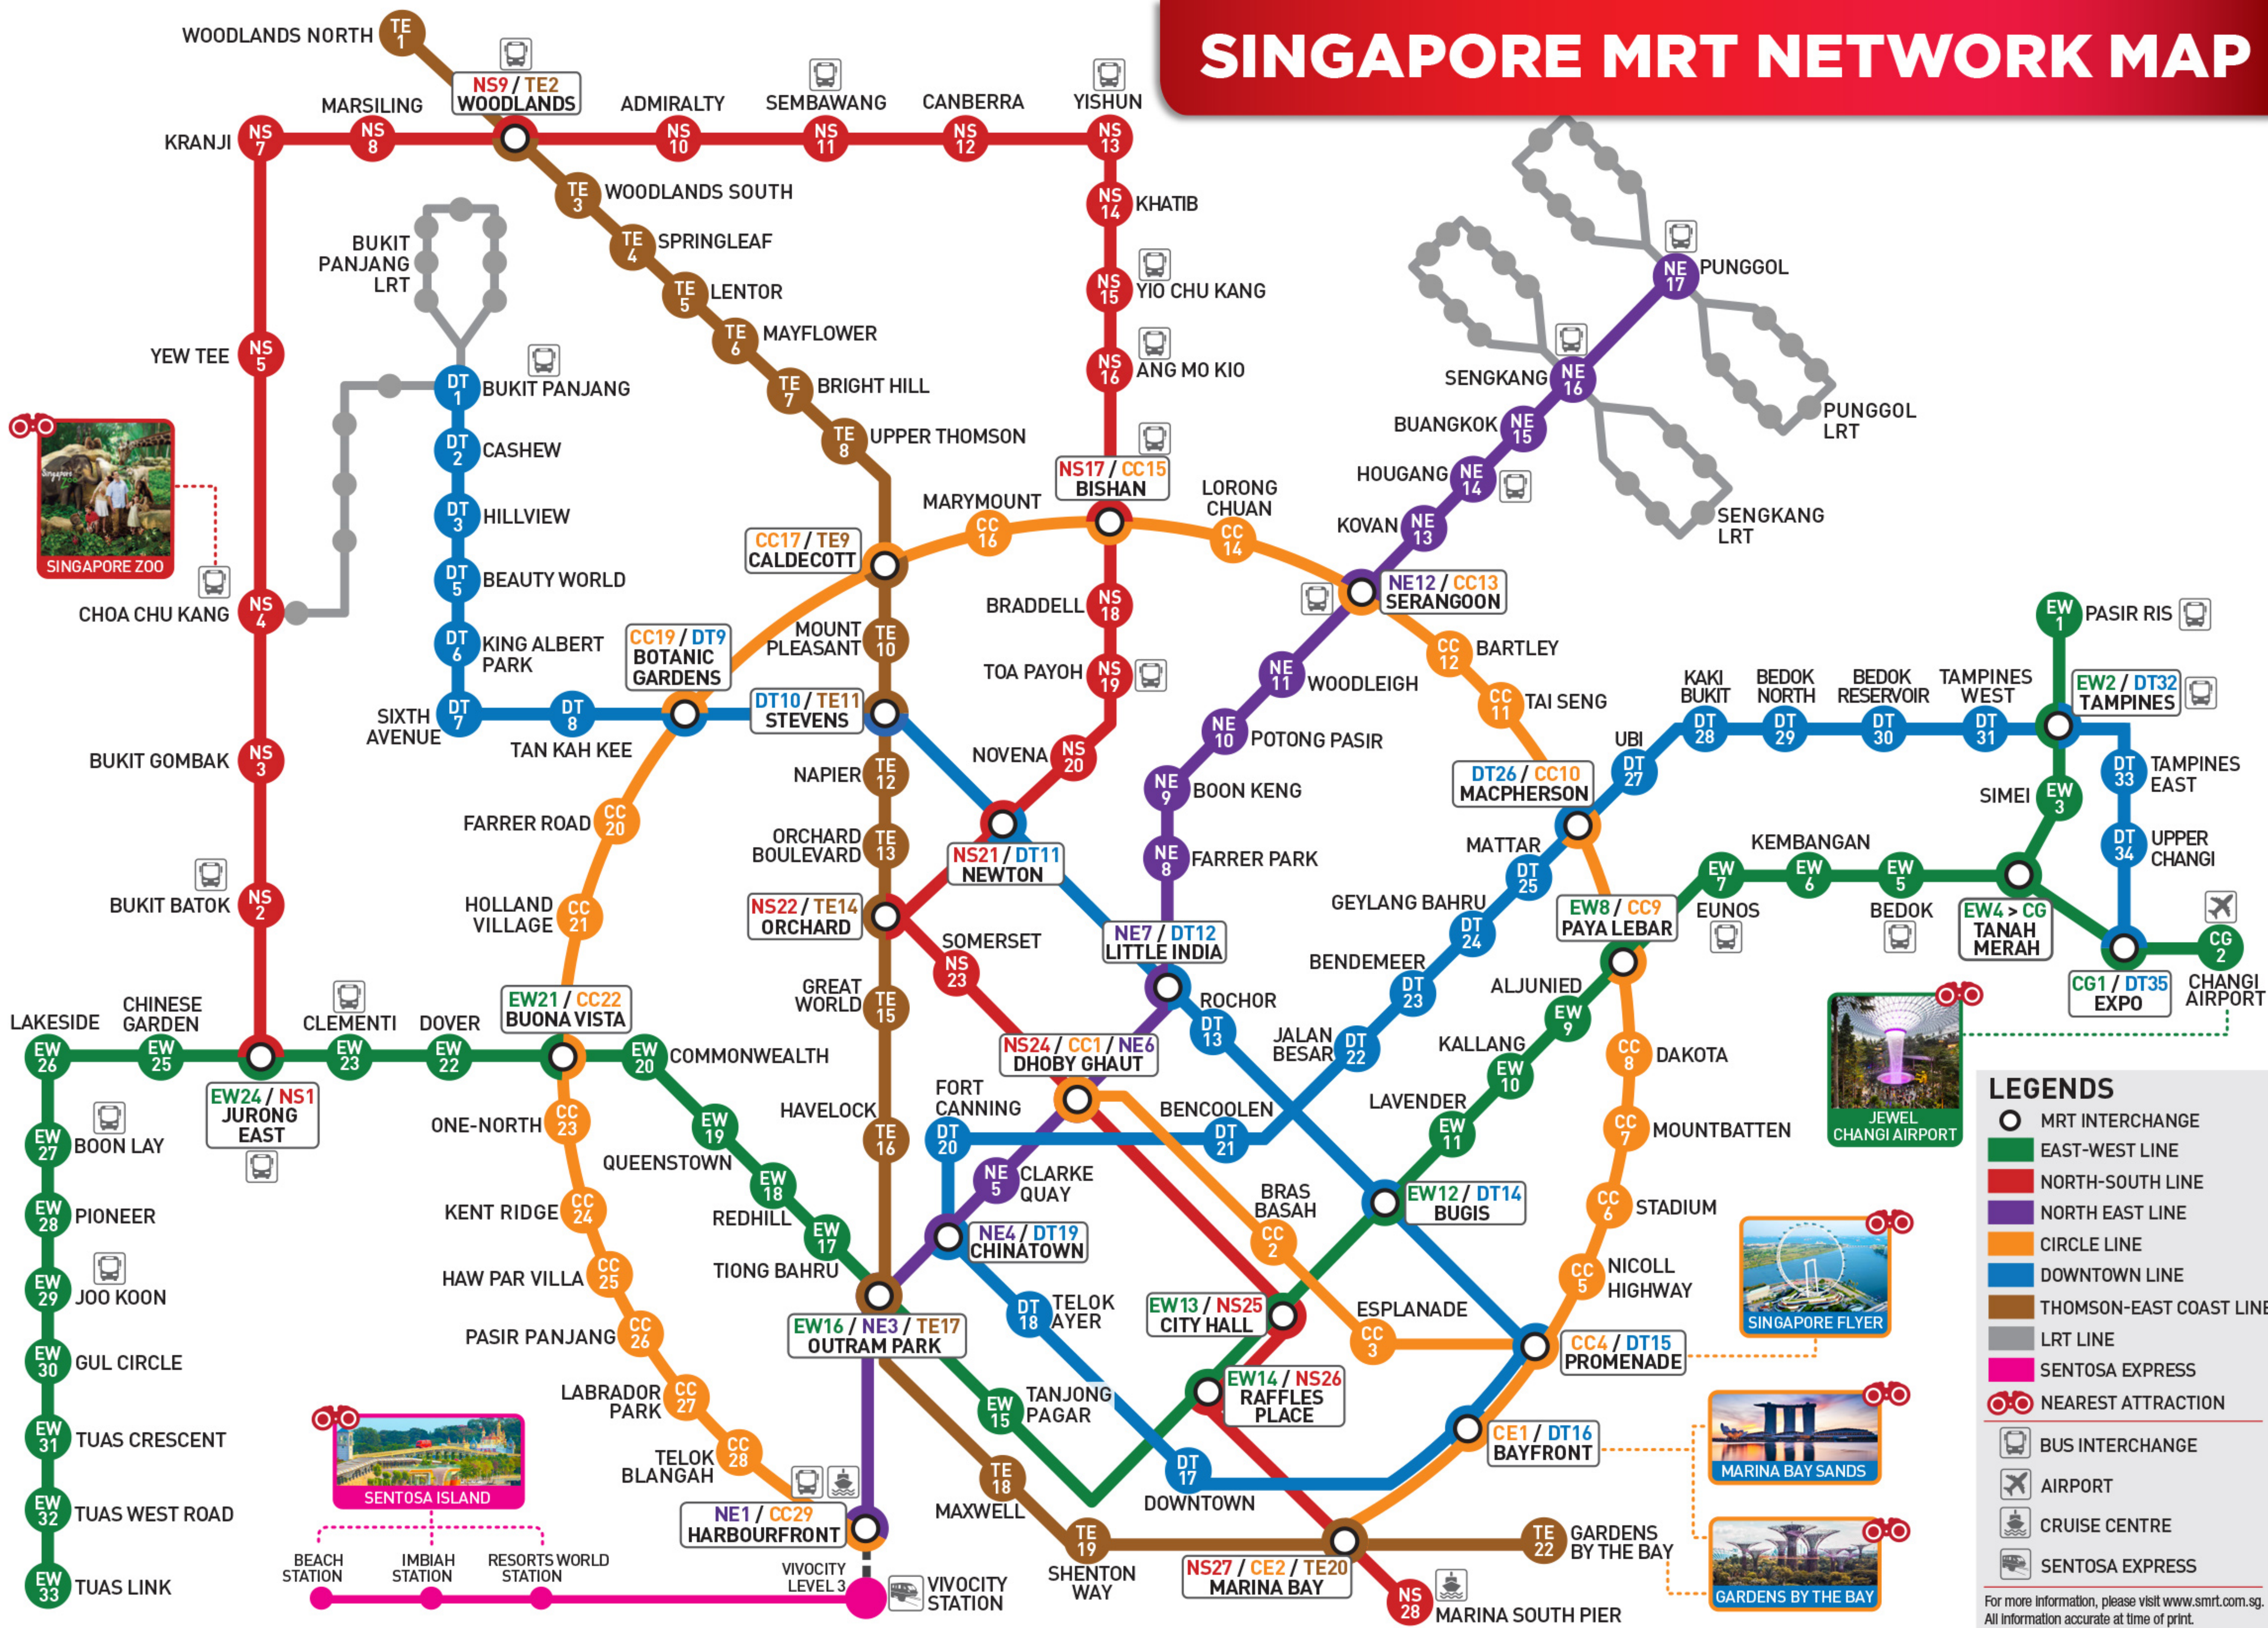

SINGAPORE MRT NETWORK MAP

LEGENDS

- MRT INTERCHANGE
- EAST-WEST LINE
- NORTH-SOUTH LINE
- NORTH EAST LINE
- CIRCLE LINE
- DOWNTOWN LINE
- THOMSON-EAST COAST LINE
- LRT LINE
- SENTOSA EXPRESS
- NEAREST ATTRACTION
- BUS INTERCHANGE
- AIRPORT
- CRUISE CENTRE
- SENTOSA EXPRESS

For more information, please visit www.smr.com.sg. All information accurate at time of print.